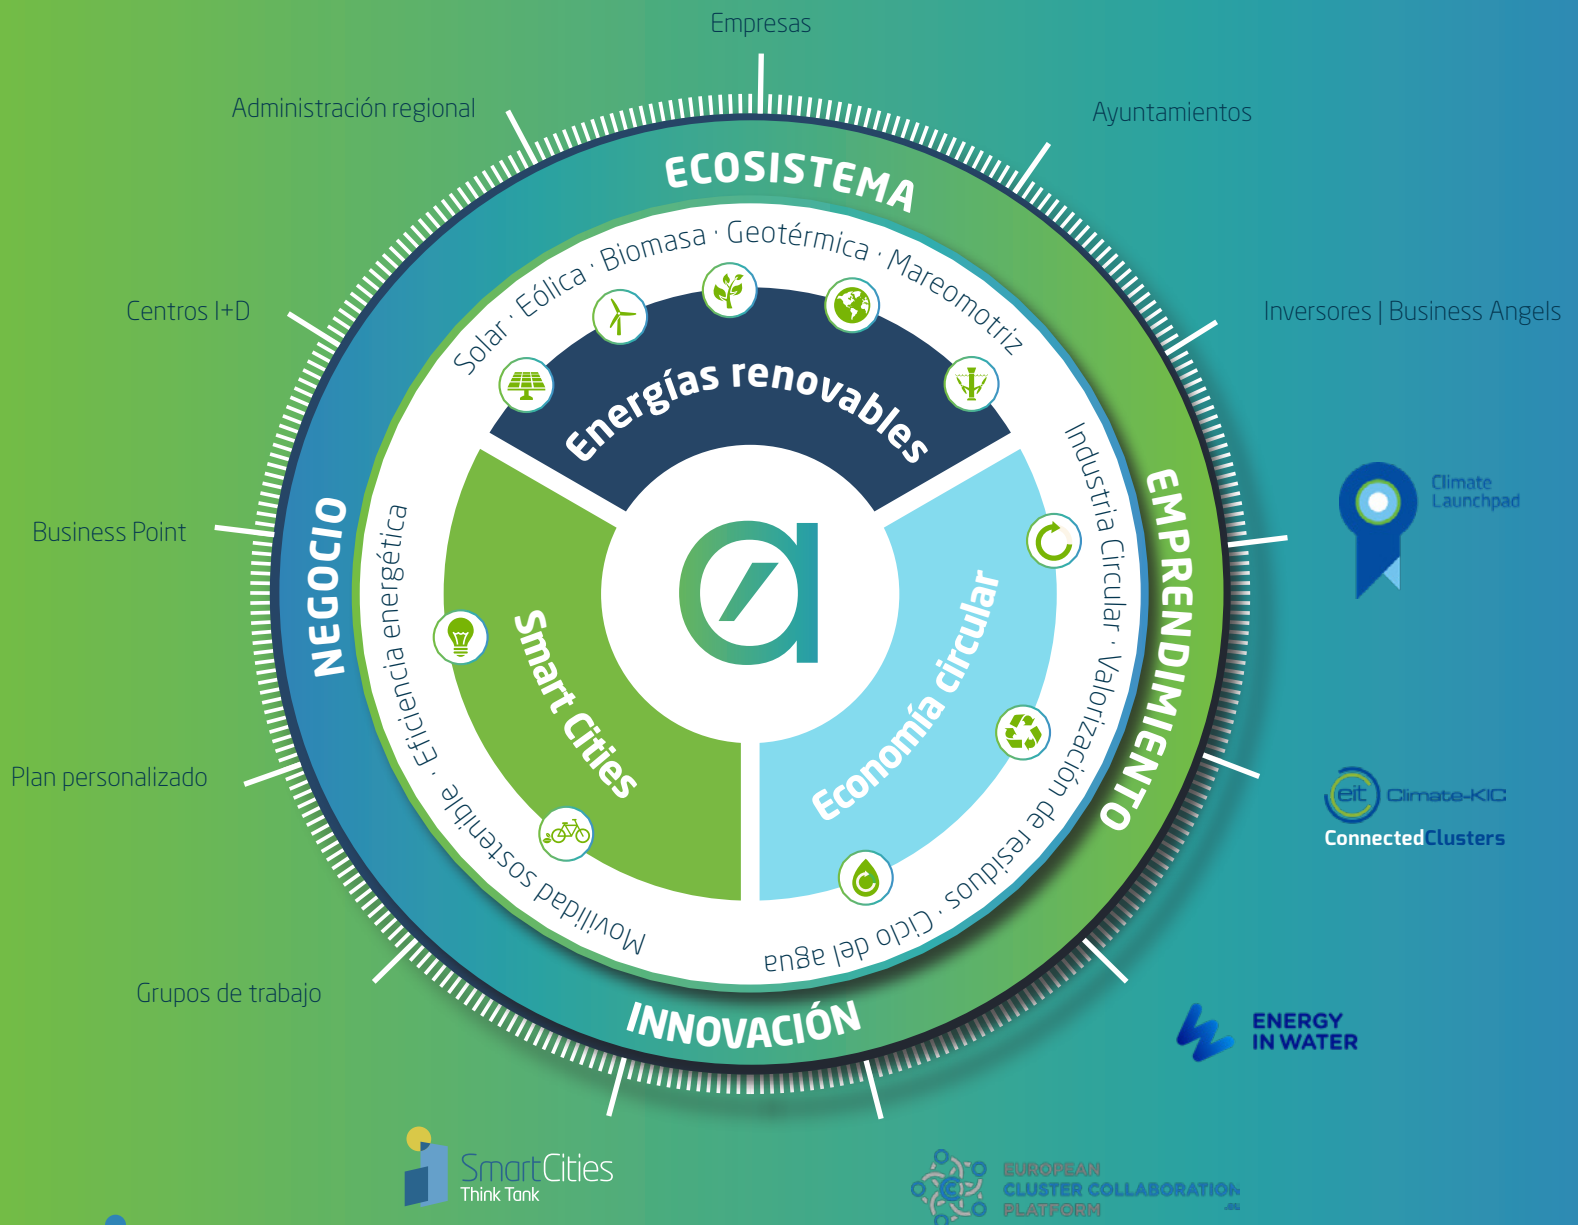

Más que un clúster, un **ecosistema innovador**

Why GreenE?

Waste to energy Gasification system

Wastes

Removing wastes. Removing organic matter by more than 80%

Power Generation

Generation of syngas can be transformed into electricity and heat